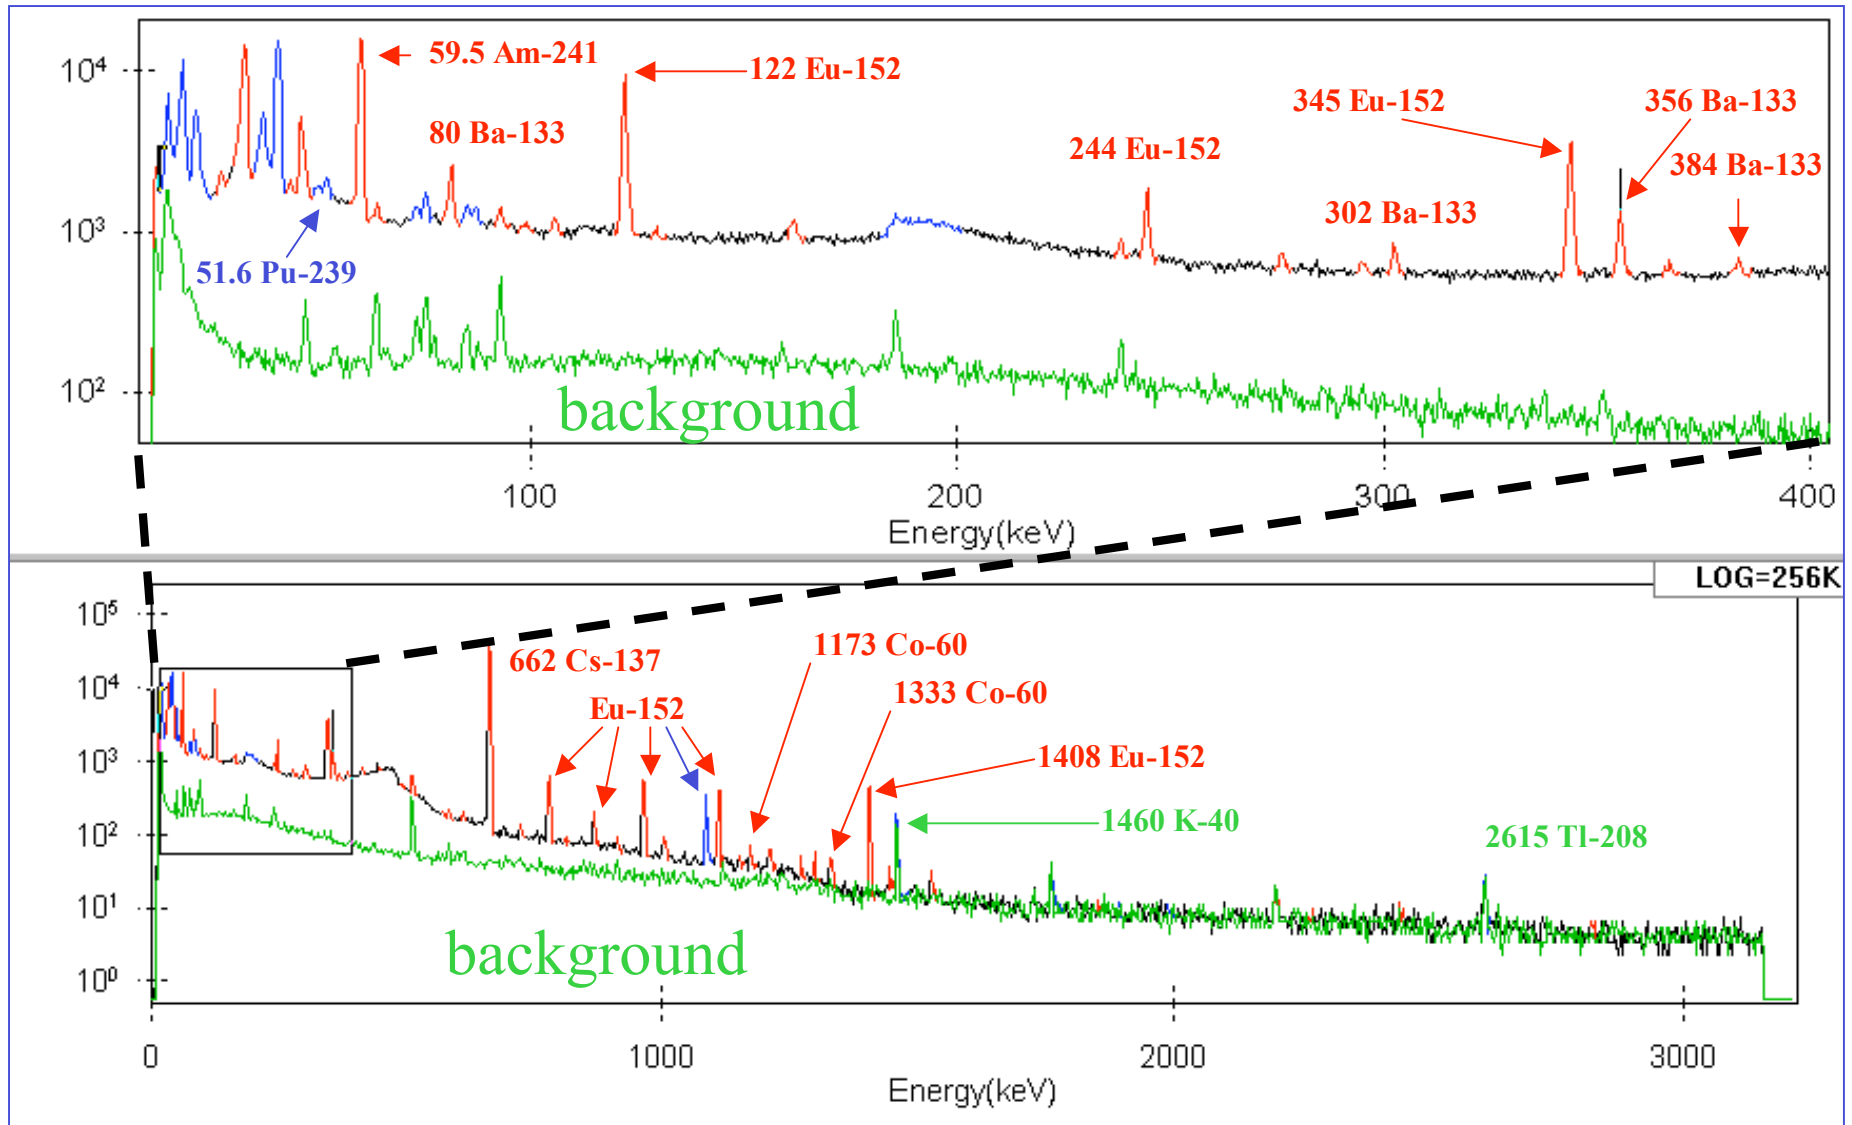

# Trinitite Spectrum with 25% HPGe

# Trinitite Spectrum with LEPS